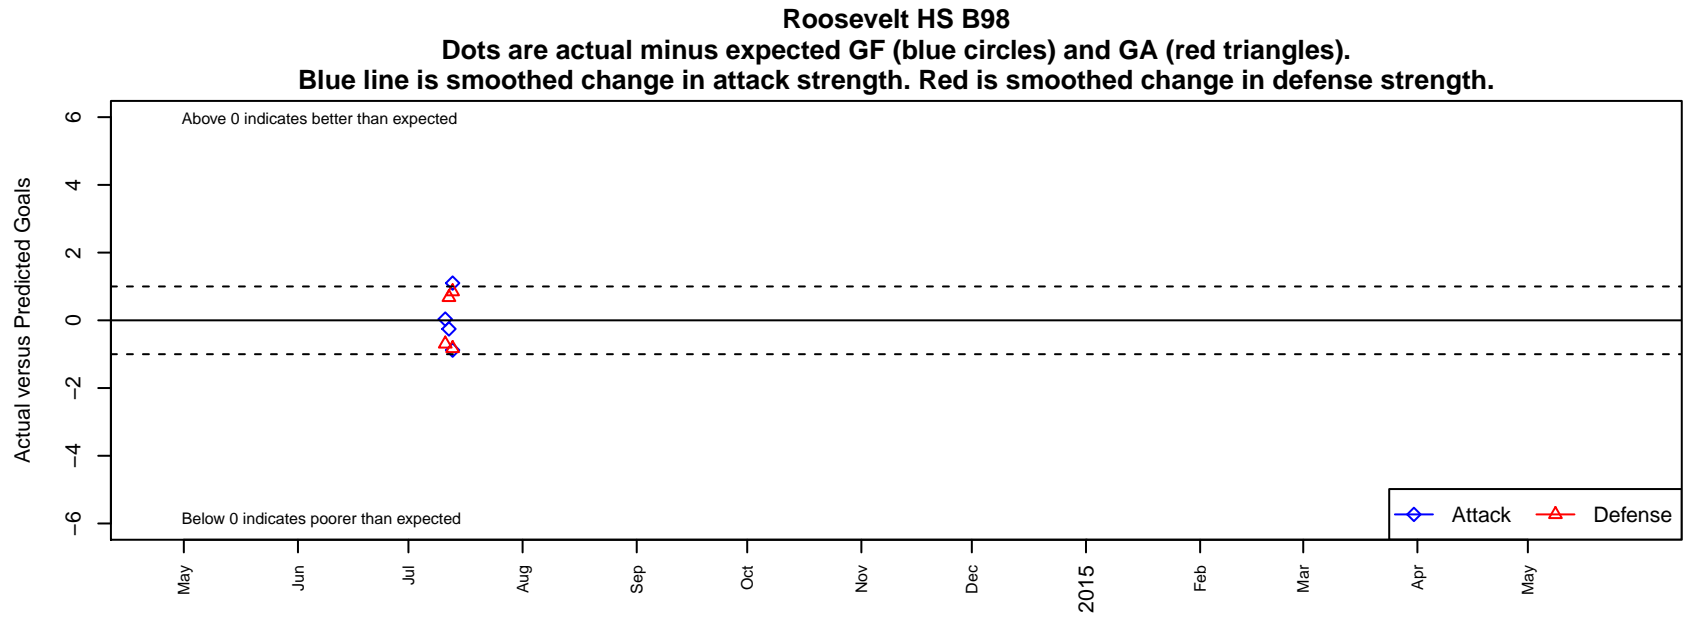

Roosevelt HS B98

Seattle, WA
B98 total strength=1436
attack=6.7 defense=12.26

alt names used:
ROOSEVELT HS JVROUGH RIDERS

Venues played:
2014 PCU Summer Classic U16

date	home		away		venue	pred.home	pred.away
2014-07-13	Eastside Timbers Black B98	2	Roosevelt HS B98	0	2014 PCU Summer Classic U16	1.17	0.88
2014-07-13	Roosevelt HS B98	2	THUSC Indium B98	0	2014 PCU Summer Classic U16	0.90	0.85
2014-07-12	PCU Red B98	2	Roosevelt HS B98	0	2014 PCU Summer Classic U16	2.68	0.25
2014-07-11	Pacific FC White-Cheetahs B98	2	Roosevelt HS B98	1	2014 PCU Summer Classic U16	1.30	0.96